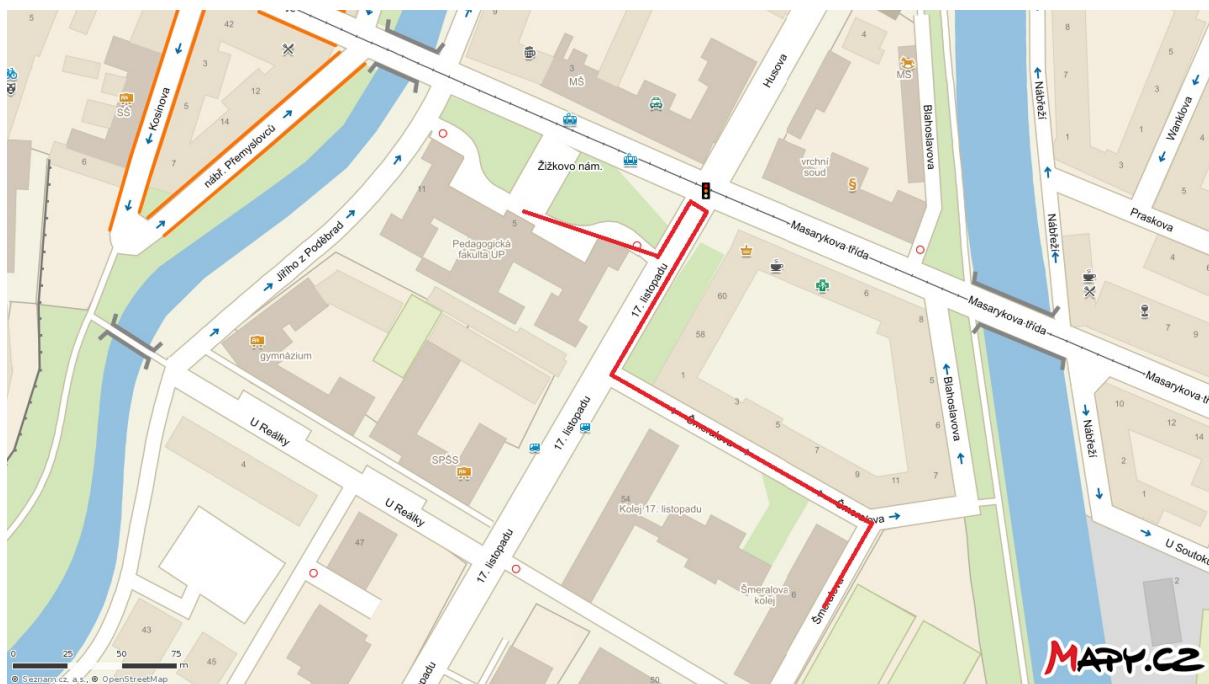

## Lunches

The lunches for Wednesday and Thursday will be served at the Menza, which is located about 300 meters from the university building.

### Address:

Šmeralova 6,  
771 11 Olomouc

GPS: 49°35'38.262"N, 17°15'58.886"E